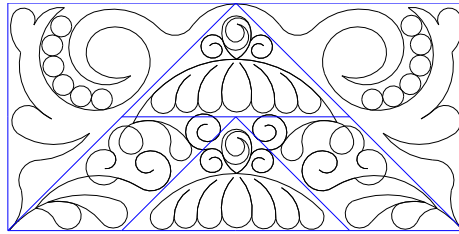

Wine glass

Antique truck

Hummingbird

R & R 5 Blk 2A

R & R patterns are for the quilt "Ripples and Reflections" by Laurie Shifrin this group to be completed in next month club

R & R Center Blk

R and R 5 X 10 flying geese rectangle

patterns if you are a member of the club and would like them as I finish them just email me.

R and R 2.5 X 5 triangle

R & R 10 Blk 2

R & R 10 Blk 3

Stained glass Bdr 5

This simple Border creates a stunning look when put together

Owl wing or leaf fill layout

8 Ptd star Blk layout

R and R 2.5 X 5 triangle layout

R and R 5 X 10 flying geese Rec. layout

R & R Blk 2 outline and layout

R & R Blk 3 outline and layout

R & R Center Blk outline and layout