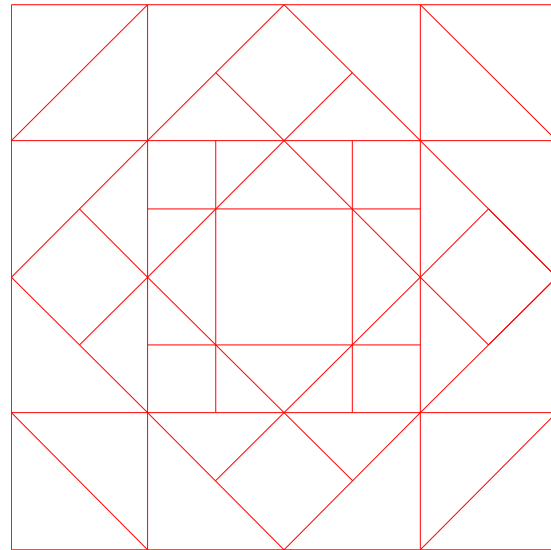

Owl wing or leaf fill layout

8 Ptd star Blk layout

R and R 2.5 X 5 triangle layout

R and R 5 X 10 flying geese Rec. layout

R & R Blk 2 outline and layout

R & R Blk 3 outline and layout

R & R Center Blk outline and layout

Damask 2 E2E X 4

Daisy simplified E2E X 4

Angel E2E X 4

Wine glass and bottle E2E X 4

Wrestling E2E X 4

Antique truck 2 E2E X 4

Antique truck E2E X 4

Crab Quilt layout using
snail Blk and crab block with
Shells and pearls Bdr
Mini squiggle Bdr and
Mini swirl Bdr