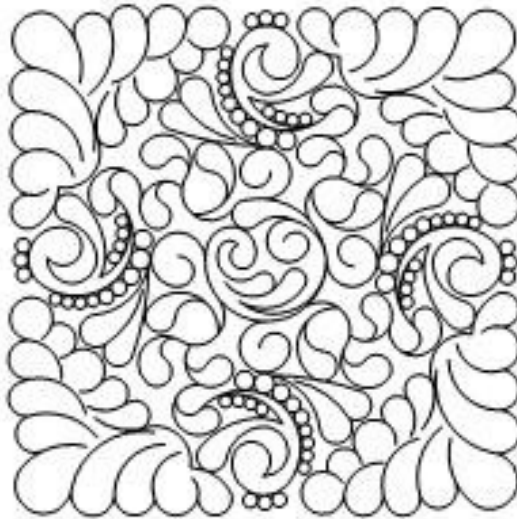

R & R 10 Blk 3