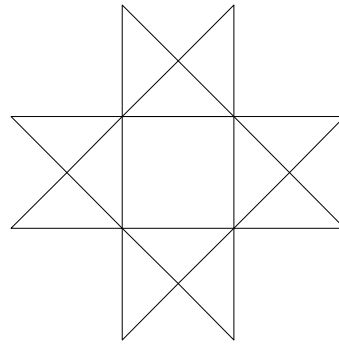

patterns if you are a member of the club and would like them as I finish them just email me.

R and R 2.5 X 5 triangle

R & R 10 Blk 2

R & R 10 Blk 3

Stained glass Bdr 5

This simple Border creates a stunning look when put together

Owl wing or leaf fill layout

8 Ptd star Blk layout

R and R 2.5 X 5 triangle layout

R and R 5 X 10 flying geese Rec. layout

R & R Blk 2 outline and layout

R & R Blk 3 outline and layout

R & R Center Blk outline and layout