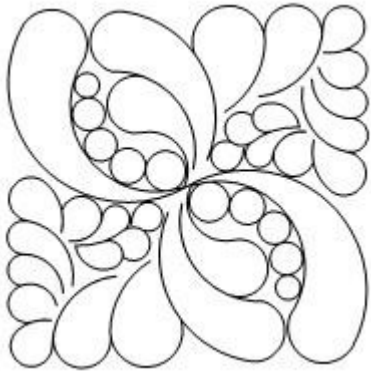

Crab Blk 1

Crab Blk 2

Snail Trail Blk piece

See following pages for layouts

Swag 8 pearls
Bdr Cnr

Owl wing or leaf fill

Mini swirl Bdr Cnr

For use with the
mini swirl Bdr

P 2 P triangle fill

CR 3 X 16 sashing

Wrestling

Heads gear

8 Ptd star Blk

Mum 11 Tri

Mum 15 Tri

Wine bottle

Wine glass

Antique truck

Hummingbird

R & R 5 Blk 2A

R & R patterns are for the quilt "Ripples and Reflections" by Laurie Shifrin this group to be completed in next month club

R & R Center Blk

R and R 5 X 10 flying geese rectangle

Damask 2 E2E X 4

Daisy simplified E2E X 4

Angel E2E X 4

Wine glass and bottle E2E X 4

Wrestling E2E X 4

Antique truck 2 E2E X 4

Antique truck E2E X 4

Crab Quilt layout using
snail Blk and crab block with
Shells and pearls Bdr
Mini squiggle Bdr and
Mini swirl Bdr