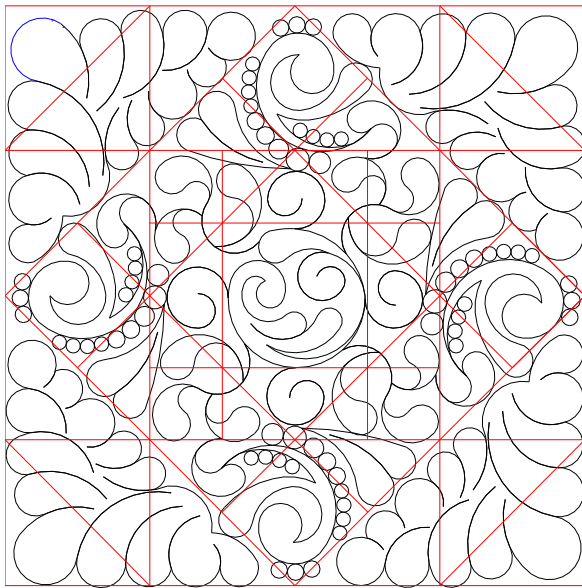

patterns if you are a member of the club and would like them as I finish them just email me.

R and R 2.5 X 5 triangle

R & R 10 Blk 2

R & R 10 Blk 3

Stained glass Bdr 5

This simple Border creates a stunning look when put together

Owl wing or leaf fill layout

8 Ptd star Blk layout

R and R 2.5 X 5 triangle layout

R and R 5 X 10 flying geese Rec. layout

R & R Blk 2 outline and layout

R & R Blk 3 outline and layout

R & R Center Blk outline and layout

Damask 2 E2E X 4

Daisy simplified E2E X 4

Angel E2E X 4

Wine glass and bottle E2E X 4

Wrestling E2E X 4

Antique truck 2 E2E X 4

Antique truck E2E X 4

Crab Quilt layout using
snail Blk and crab block with
Shells and pearls Bdr
Mini squiggle Bdr and
Mini swirl Bdr