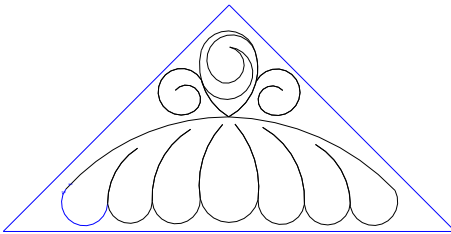

patterns if you are a member of the club and would like them as I finish them just email me.

R and R 2.5 X 5 triangle

R & R 10 Blk 2

R & R 10 Blk 3

Stained glass Bdr 5

This simple Border creates a stunning look when put together

Owl wing or leaf fill layout

8 Ptd star Blk layout

R and R 2.5 X 5 triangle layout

R and R 5 X 10 flying geese Rec. layout

R & R Blk 2 outline and layout

R & R Blk 3 outline and layout

R & R Center Blk outline and layout