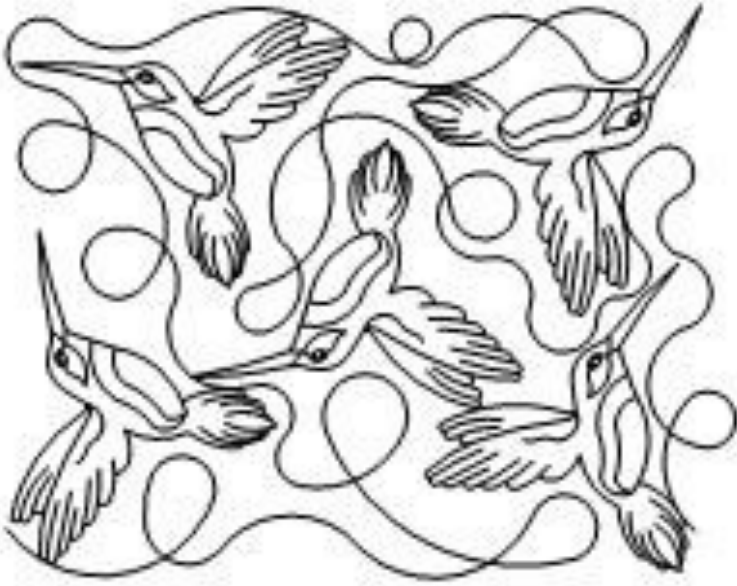

Hummingbird E2E