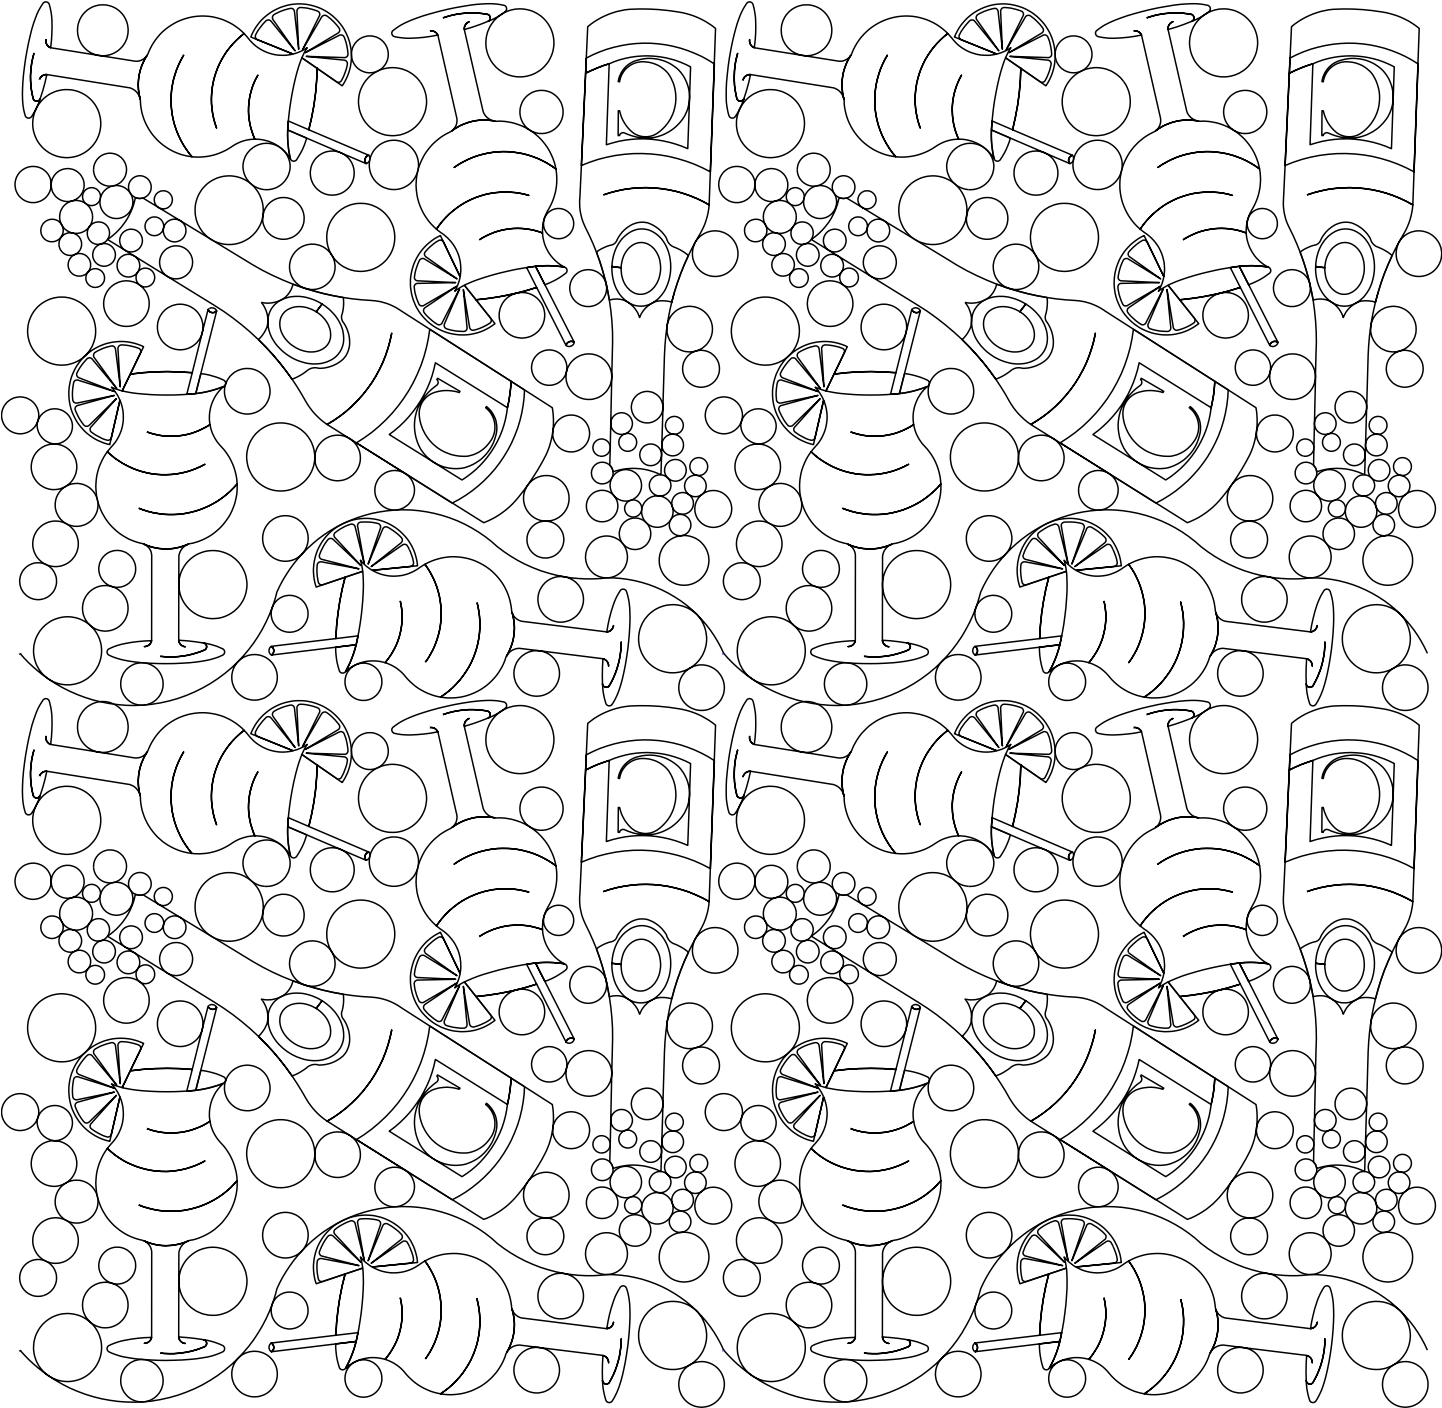

patterns if you are a member of the club and would like them as I finish them just email me.

R and R 2.5 X 5 triangle

R & R 10 Blk 2

R & R 10 Blk 3

Stained glass Bdr 5

This simple Border creates a stunning look when put together

Owl wing or leaf fill layout

8 Ptd star Blk layout

R and R 2.5 X 5 triangle layout

R and R 5 X 10 flying geese Rec. layout

R & R Blk 2 outline and layout

R & R Blk 3 outline and layout

R & R Center Blk outline and layout

Damask 2 E2E X 4

Daisy simplified E2E X 4

Angel E2E X 4

Wine glass and bottle E2E X 4

Wrestling E2E X 4

Antique truck 2 E2E X 4

Antique truck E2E X 4

Crab Quilt layout using
snail Blk and crab block with
Shells and pearls Bdr
Mini squiggle Bdr and
Mini swirl Bdr