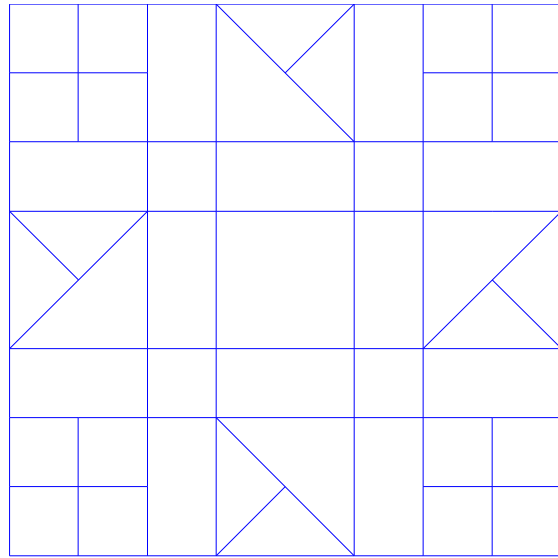

patterns if you are a member of the club and would like them as I finish them just email me.

R and R 2.5 X 5 triangle

R & R 10 Blk 2

R & R 10 Blk 3

Stained glass Bdr 5

This simple Border creates a stunning look when put together

Owl wing or leaf fill layout

8 Ptd star Blk layout

R and R 2.5 X 5 triangle layout

R and R 5 X 10 flying geese Rec. layout

R & R Blk 2 outline and layout

R & R Blk 3 outline and layout

R & R Center Blk outline and layout

Damask 2 E2E X 4

Daisy simplified E2E X 4

Angel E2E X 4

Wine glass and bottle E2E X 4

Wrestling E2E X 4

Antique truck 2 E2E X 4

Antique truck E2E X 4

Crab Quilt layout using
snail Blk and crab block with
Shells and pearls Bdr
Mini squiggle Bdr and
Mini swirl Bdr