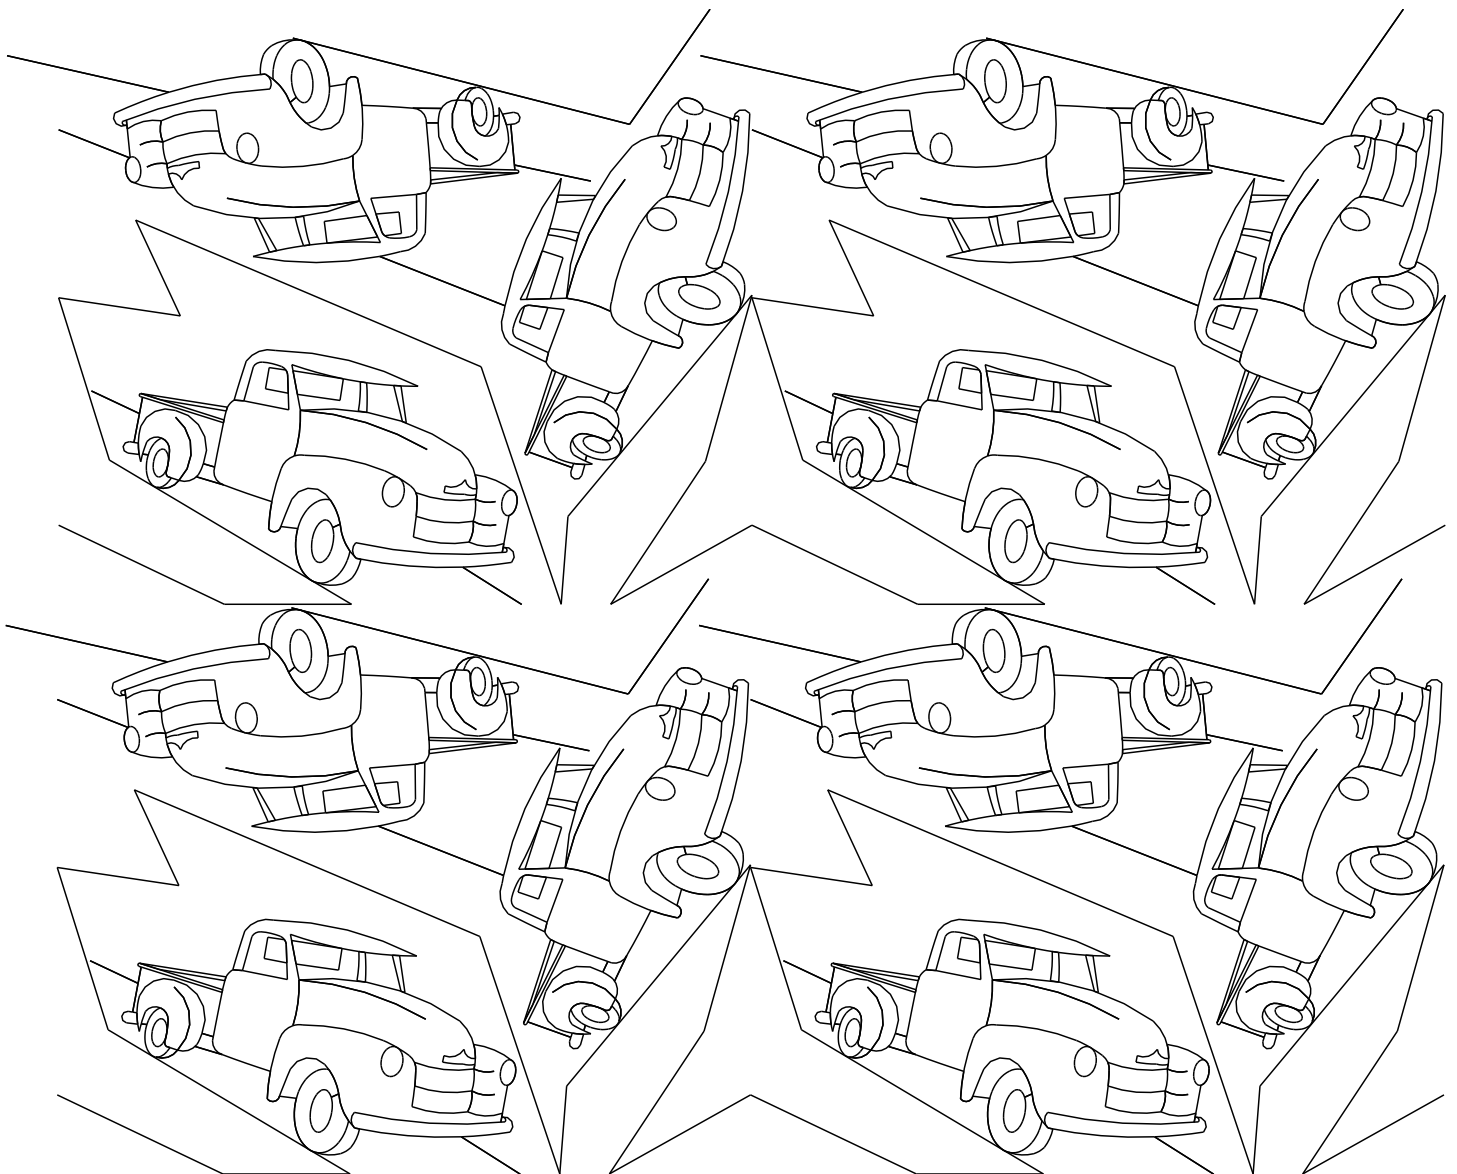

Damask 2 E2E X 4

Daisy simplified E2E X 4

Angel E2E X 4

Wine glass and bottle E2E X 4

Wrestling E2E X 4

Antique truck 2 E2E X 4

Antique truck E2E X 4

Crab Quilt layout using
snail Blk and crab block with
Shells and pearls Bdr
Mini squiggle Bdr and
Mini swirl Bdr