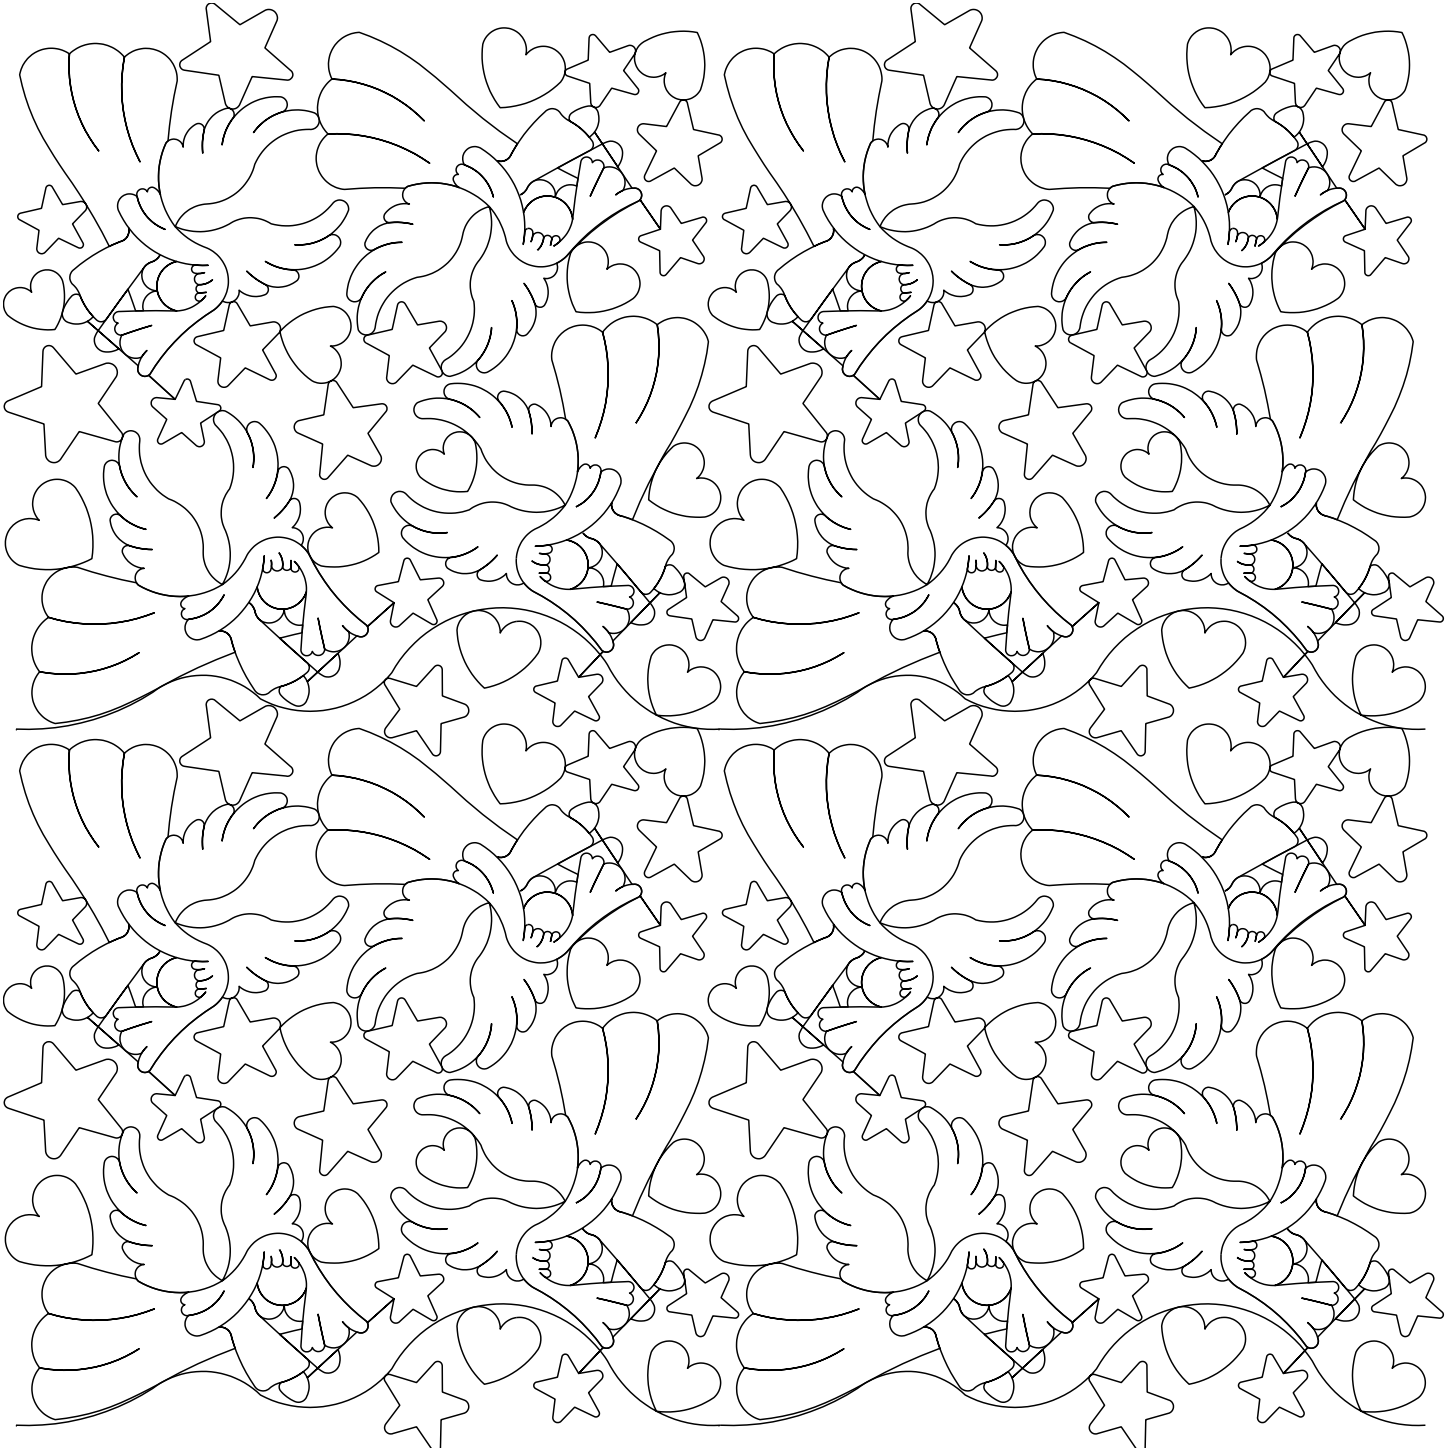

patterns if you are a member of the club and would like them as I finish them just email me.

R and R 2.5 X 5 triangle

R & R 10 Blk 2

R & R 10 Blk 3

Stained glass Bdr 5

This simple Border creates a stunning look when put together

Owl wing or leaf fill layout

8 Ptd star Blk layout

R and R 2.5 X 5 triangle layout

R and R 5 X 10 flying geese Rec. layout

R & R Blk 2 outline and layout

R & R Blk 3 outline and layout

R & R Center Blk outline and layout

Damask 2 E2E X 4

Daisy simplified E2E X 4

Angel E2E X 4

Wine glass and bottle E2E X 4

Wrestling E2E X 4

Antique truck 2 E2E X 4

Antique truck E2E X 4

Crab Quilt layout using
snail Blk and crab block with
Shells and pearls Bdr
Mini squiggle Bdr and
Mini swirl Bdr