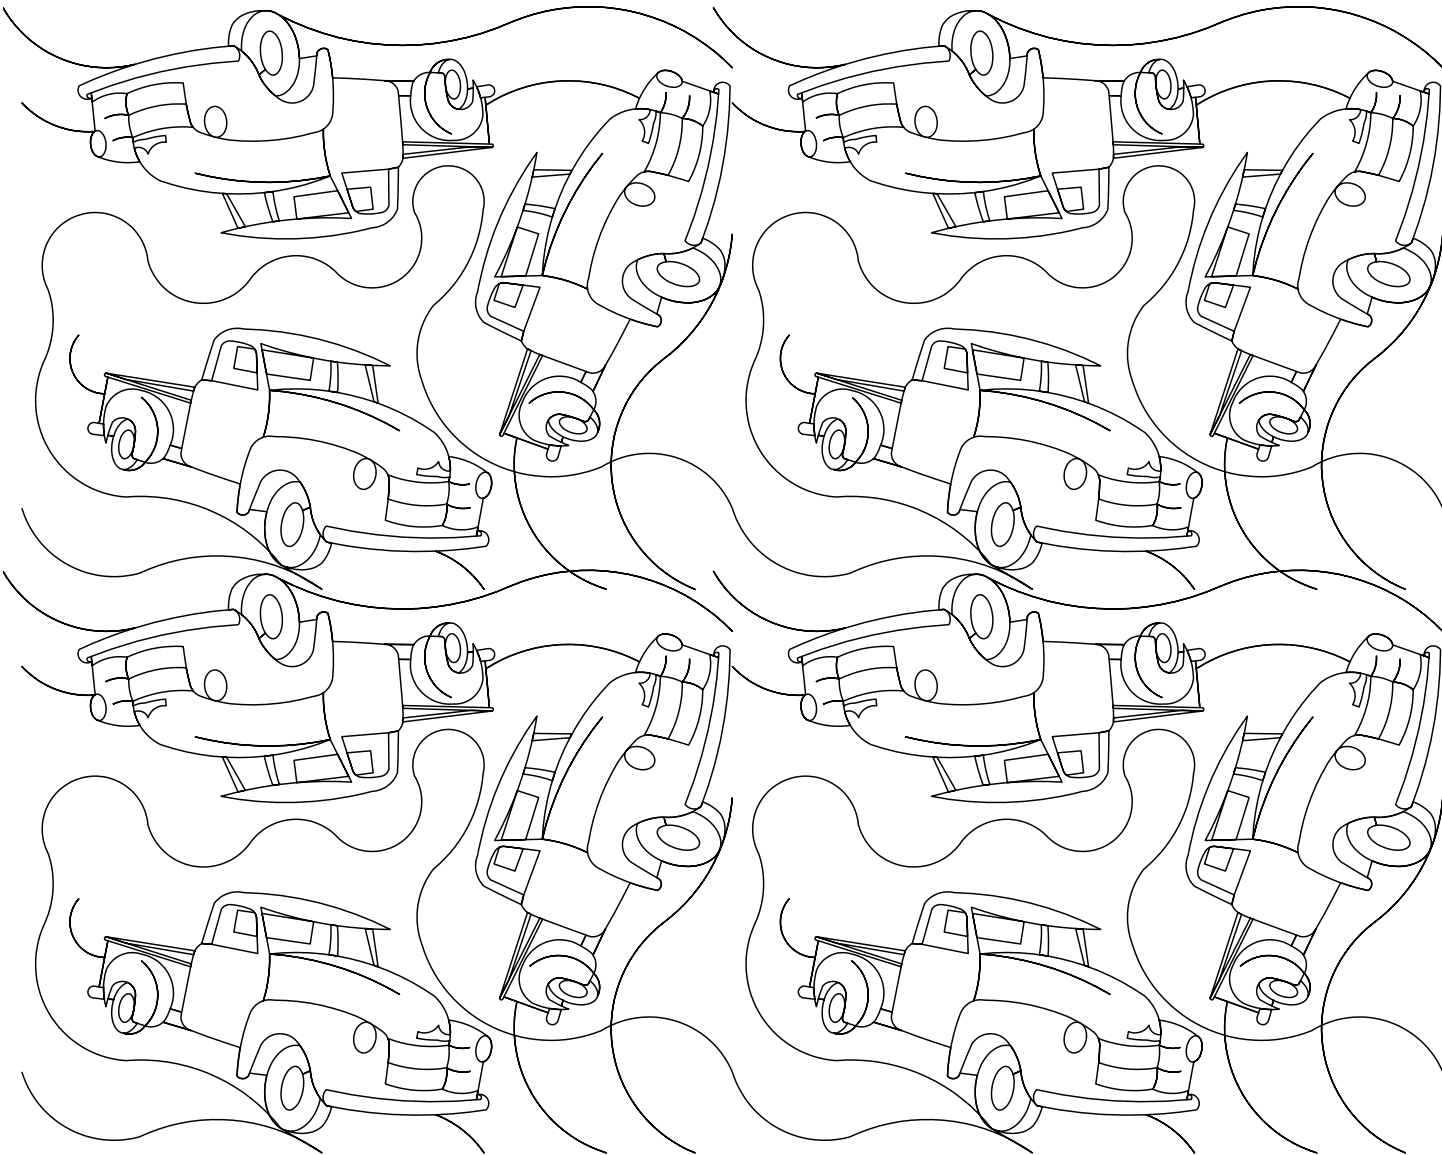

Damask 2 E2E X 4

Daisy simplified E2E X 4

Angel E2E X 4

Wine glass and bottle E2E X 4

Wrestling E2E X 4

Antique truck 2 E2E X 4

Antique truck E2E X 4

Crab Quilt layout using
snail Blk and crab block with
Shells and pearls Bdr
Mini squiggle Bdr and
Mini swirl Bdr