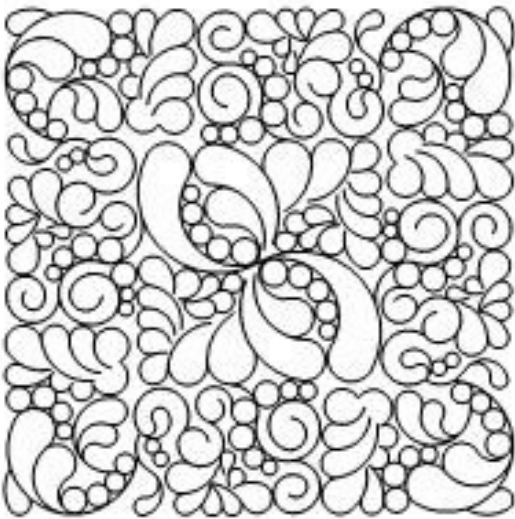

R & R 10 Blk 2