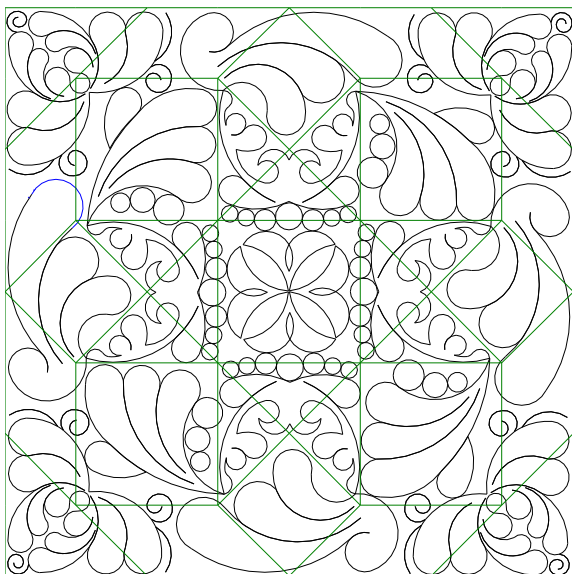

patterns if you are a member of the club and would like them as I finish them just email me.

R and R 2.5 X 5 triangle

R & R 10 Blk 2

R & R 10 Blk 3

Stained glass Bdr 5

This simple Border creates a stunning look when put together

Owl wing or leaf fill layout

8 Ptd star Blk layout

R and R 2.5 X 5 triangle layout

R and R 5 X 10 flying geese Rec. layout

R & R Blk 2 outline and layout

R & R Blk 3 outline and layout

R & R Center Blk outline and layout

Damask 2 E2E X 4

Daisy simplified E2E X 4

Angel E2E X 4

Wine glass and bottle E2E X 4

Wrestling E2E X 4

Antique truck 2 E2E X 4

Antique truck E2E X 4

Crab Quilt layout using
snail Blk and crab block with
Shells and pearls Bdr
Mini squiggle Bdr and
Mini swirl Bdr