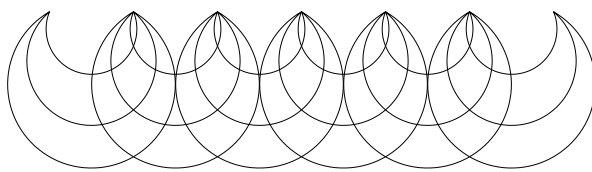

patterns if you are a member of the club and would like them as I finish them just email me.

R and R 2.5 X 5 triangle

R & R 10 Blk 2

R & R 10 Blk 3

Stained glass Bdr 5

This simple Border creates a stunning look when put together

Owl wing or leaf fill layout

8 Ptd star Blk layout

R and R 2.5 X 5 triangle layout

R and R 5 X 10 flying geese Rec. layout

R & R Blk 2 outline and layout

R & R Blk 3 outline and layout

R & R Center Blk outline and layout