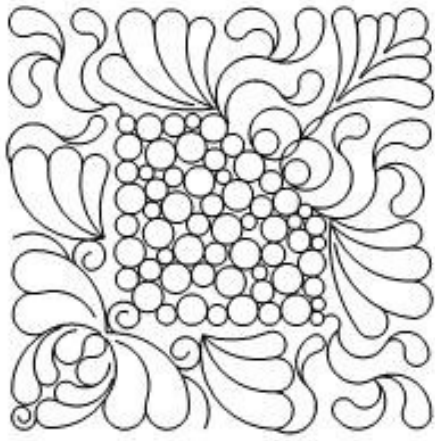

Angel E2E

Wine glass and bottle E2E

Daisy simplified E2E

Damask 2 E2E

Antique truck E2E

Antique truck 2 E2E

Hummingbird E2E

Wrestling E2E

Crab Blk 1

Crab Blk 2

Snail Trail Blk piece

See following pages for layouts

Swag 8 pearls
Bdr Cnr

Owl wing or leaf fill

Mini swirl Bdr Cnr

For use with the
mini swirl Bdr

Damask 2 E2E X 4

Daisy simplified E2E X 4

Angel E2E X 4

Wine glass and bottle E2E X 4

Wrestling E2E X 4

Antique truck 2 E2E X 4

Antique truck E2E X 4

Crab Quilt layout using
snail Blk and crab block with
Shells and pearls Bdr
Mini squiggle Bdr and
Mini swirl Bdr