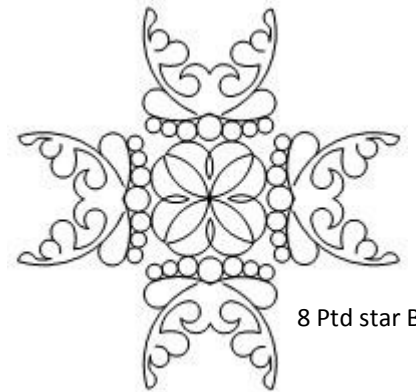

P 2 P triangle fill

CR 3 X 16 sashing

Wrestling

Heads gear

8 Ptd star Blk

Mum 11 Tri

Mum 15 Tri

Wine bottle