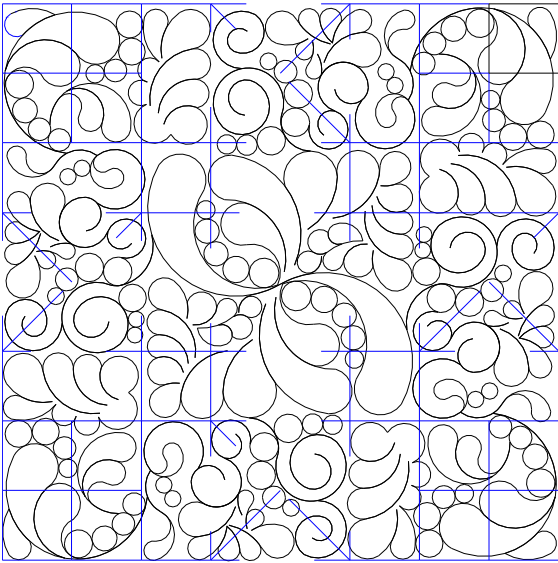

patterns if you are a member of the club and would like them as I finish them just email me.

R and R 2.5 X 5 triangle

R & R 10 Blk 2

R & R 10 Blk 3

Stained glass Bdr 5

This simple Border creates a stunning look when put together

Owl wing or leaf fill layout

8 Ptd star Blk layout

R and R 2.5 X 5 triangle layout

R and R 5 X 10 flying geese Rec. layout

R & R Blk 2 outline and layout

R & R Blk 3 outline and layout

R & R Center Blk outline and layout

Damask 2 E2E X 4

Daisy simplified E2E X 4

Angel E2E X 4

Wine glass and bottle E2E X 4

Wrestling E2E X 4

Antique truck 2 E2E X 4

Antique truck E2E X 4

Crab Quilt layout using
snail Blk and crab block with
Shells and pearls Bdr
Mini squiggle Bdr and
Mini swirl Bdr