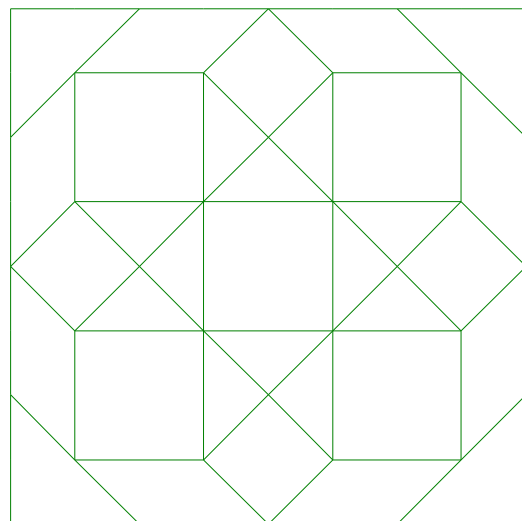

Owl wing or leaf fill layout

8 Ptd star Blk layout

R and R 2.5 X 5 triangle layout

R and R 5 X 10 flying geese Rec. layout

R & R Blk 2 outline and layout

R & R Blk 3 outline and layout

R & R Center Blk outline and layout

Damask 2 E2E X 4

Daisy simplified E2E X 4

Angel E2E X 4

Wine glass and bottle E2E X 4

Wrestling E2E X 4

Antique truck 2 E2E X 4

Antique truck E2E X 4

Crab Quilt layout using
snail Blk and crab block with
Shells and pearls Bdr
Mini squiggle Bdr and
Mini swirl Bdr