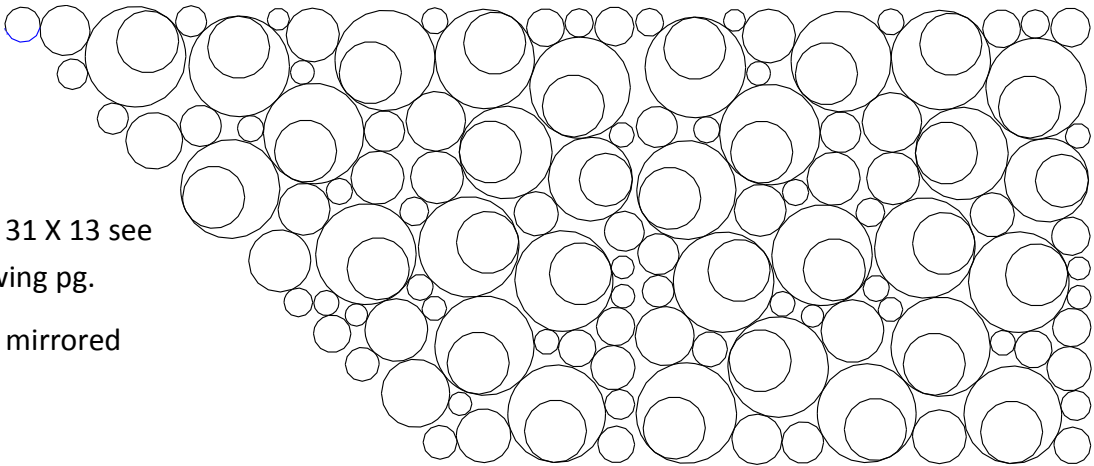

Star burst Pattern set 4

SB P2P Spiral 7 X 17.5

SB Spiral Blk 3

SB Spiral Bdr 4 and
SB Spiral Bdr 4 Crnr

Windee Bdr

SB Bubble 9 Blk

SB Lg Bubble Trapezium 31 X 13 see layout suggestions following pg.

You also receive this in a mirrored pattern

Star burst quilt quilt design by, Dereck Lockwood

Quilt patterns by Nancy Haacke layout 4

Patterns used in this layout; SB P2P Spiral 7 X 17.5, SB Spiral Blk 3, SB Spiral Bdr 4, SB Spiral Bdr 4 Crnr,
Windee Bdr, SB Bubble 9 Blk, SB Lg Bubble Trapezium 31 X 13